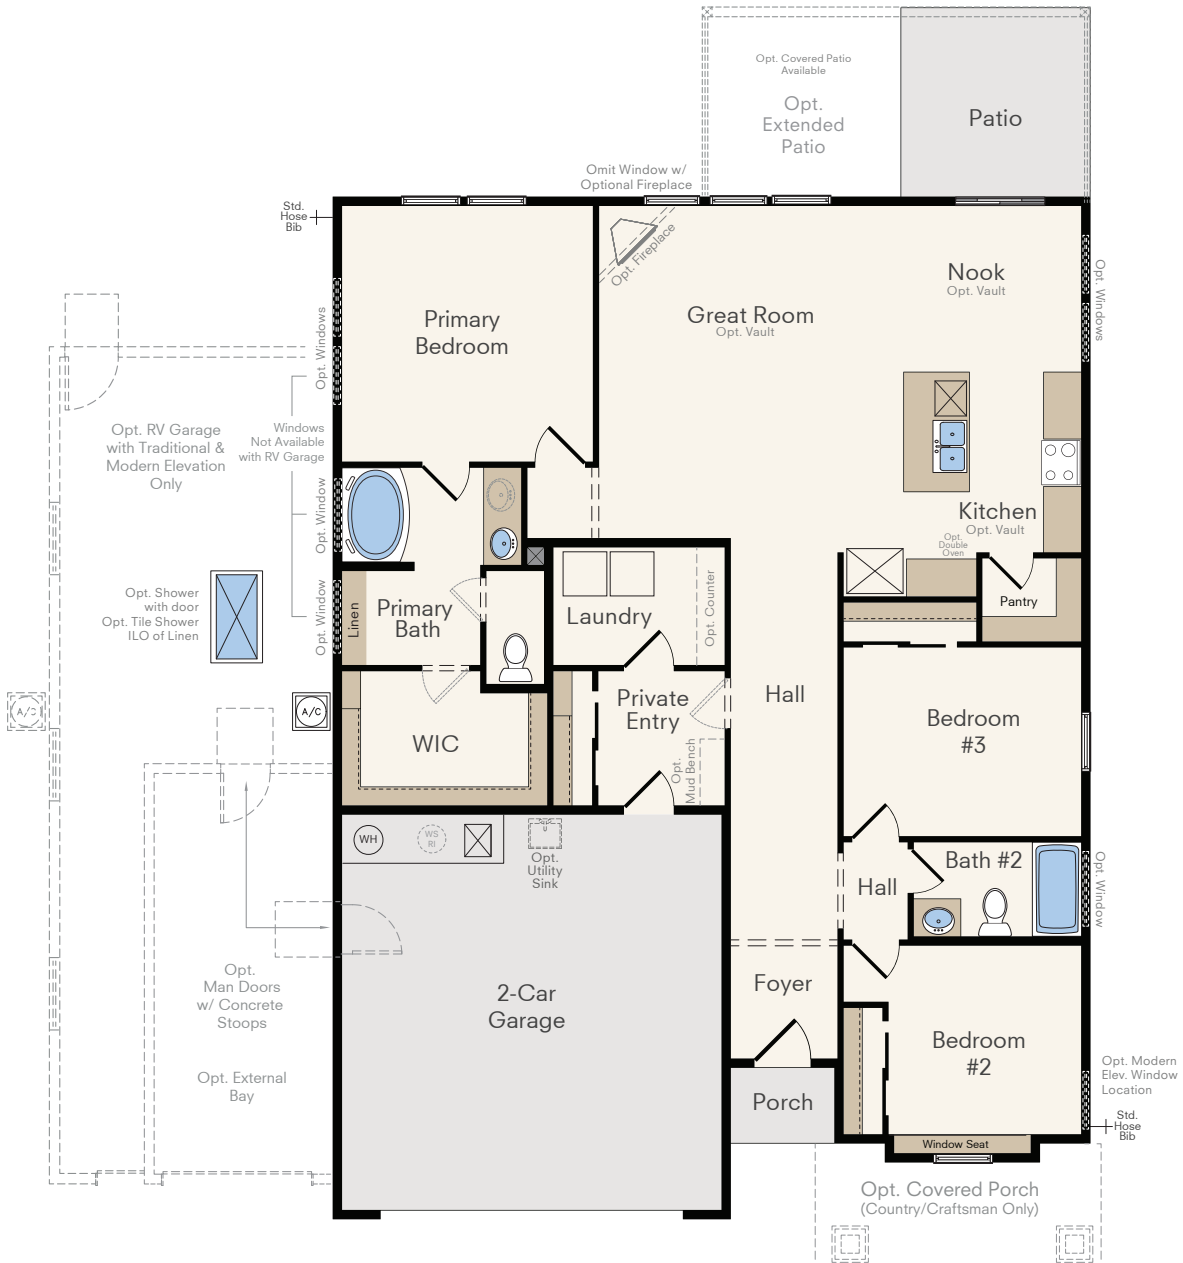

COUNTRY ELEVATION

MODERN ELEVATION

HubbleHomes.com

Your Builder of Choice